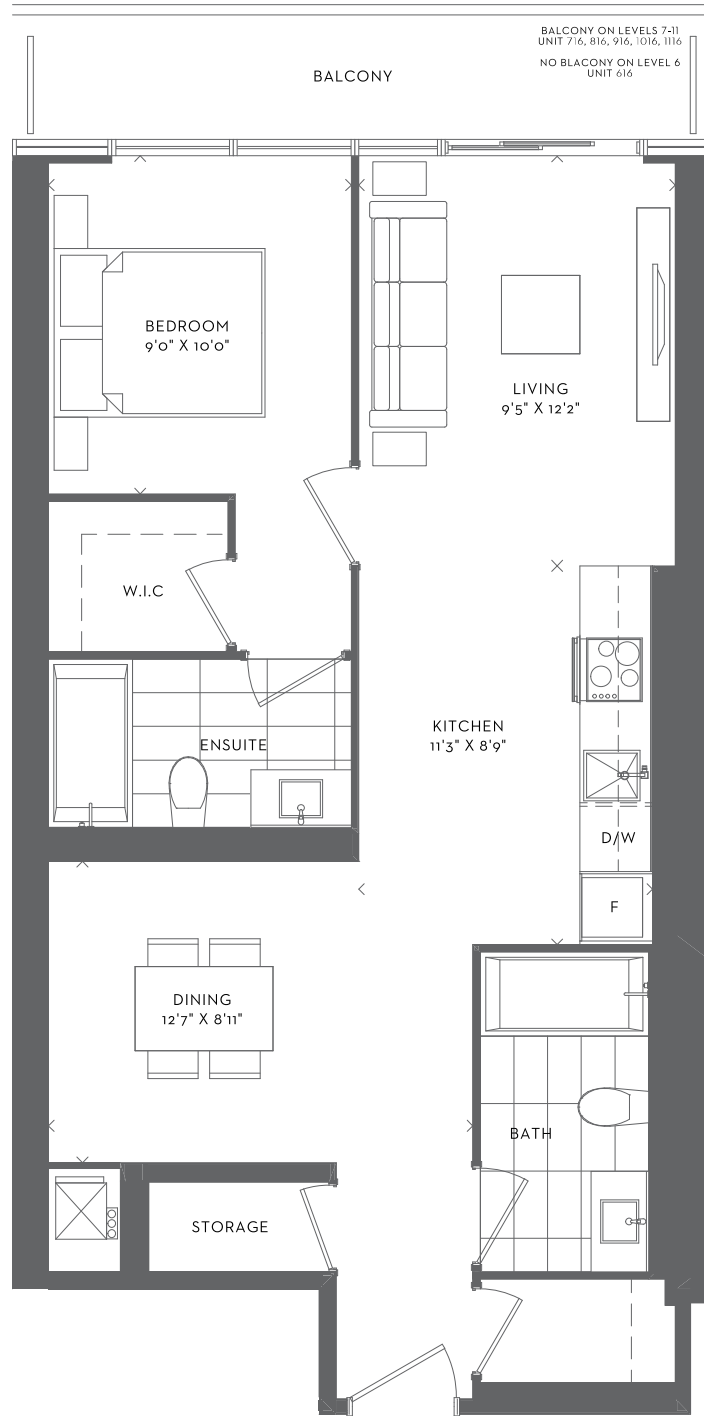

BALMY
ONE BEDROOM
TWO BATH
INTERIOR 725 SF

*Prices, sizes and specifications subject to change without notice. E.&O.E. The dimensions shown of this plan are approximate and subject to normal construction variances. Actual useable floor space within the unit may vary from any stated floor areas or dimensions on this plan. Furniture is displayed for illustration purposes only and does not necessarily reflect the electrical plan for the suite. Suites are sold unfurnished. For more information on the method used for calculating the floor area of any unit, reference should be made to Builder Bulletin No. 22 published by Tarion.