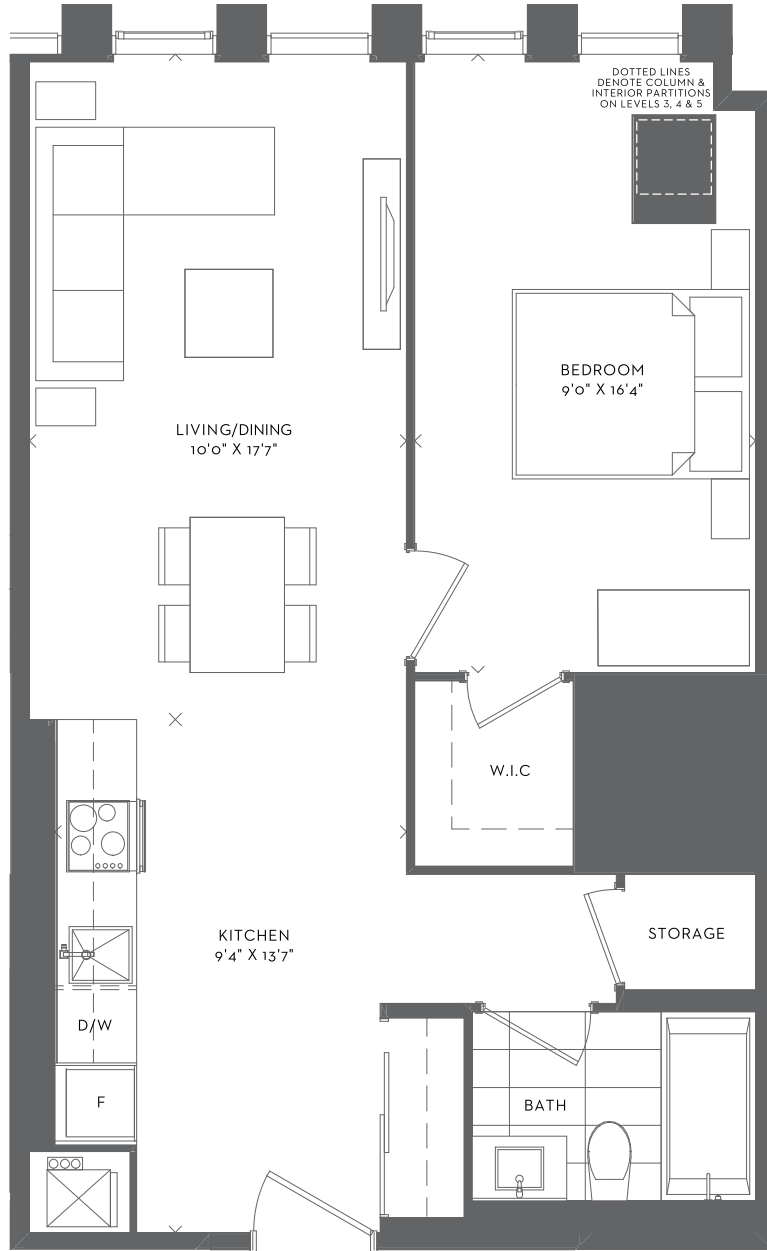

BAY FRONT
ONE BEDROOM
ONE BATH
INTERIOR 634 SF

*Prices, sizes and specifications subject to change without notice. E.&O.E. The dimensions shown of this plan are approximate and subject to normal construction variances. Actual useable floor space within the unit may vary from any stated floor areas or dimensions on this plan. Furniture is displayed for illustration purposes only and does not necessarily reflect the electrical plan for the suite. Suites are sold unfurnished. For more information on the method used for calculating the floor area of any unit, reference should be made to Builder Bulletin No. 22 published by Tarion.