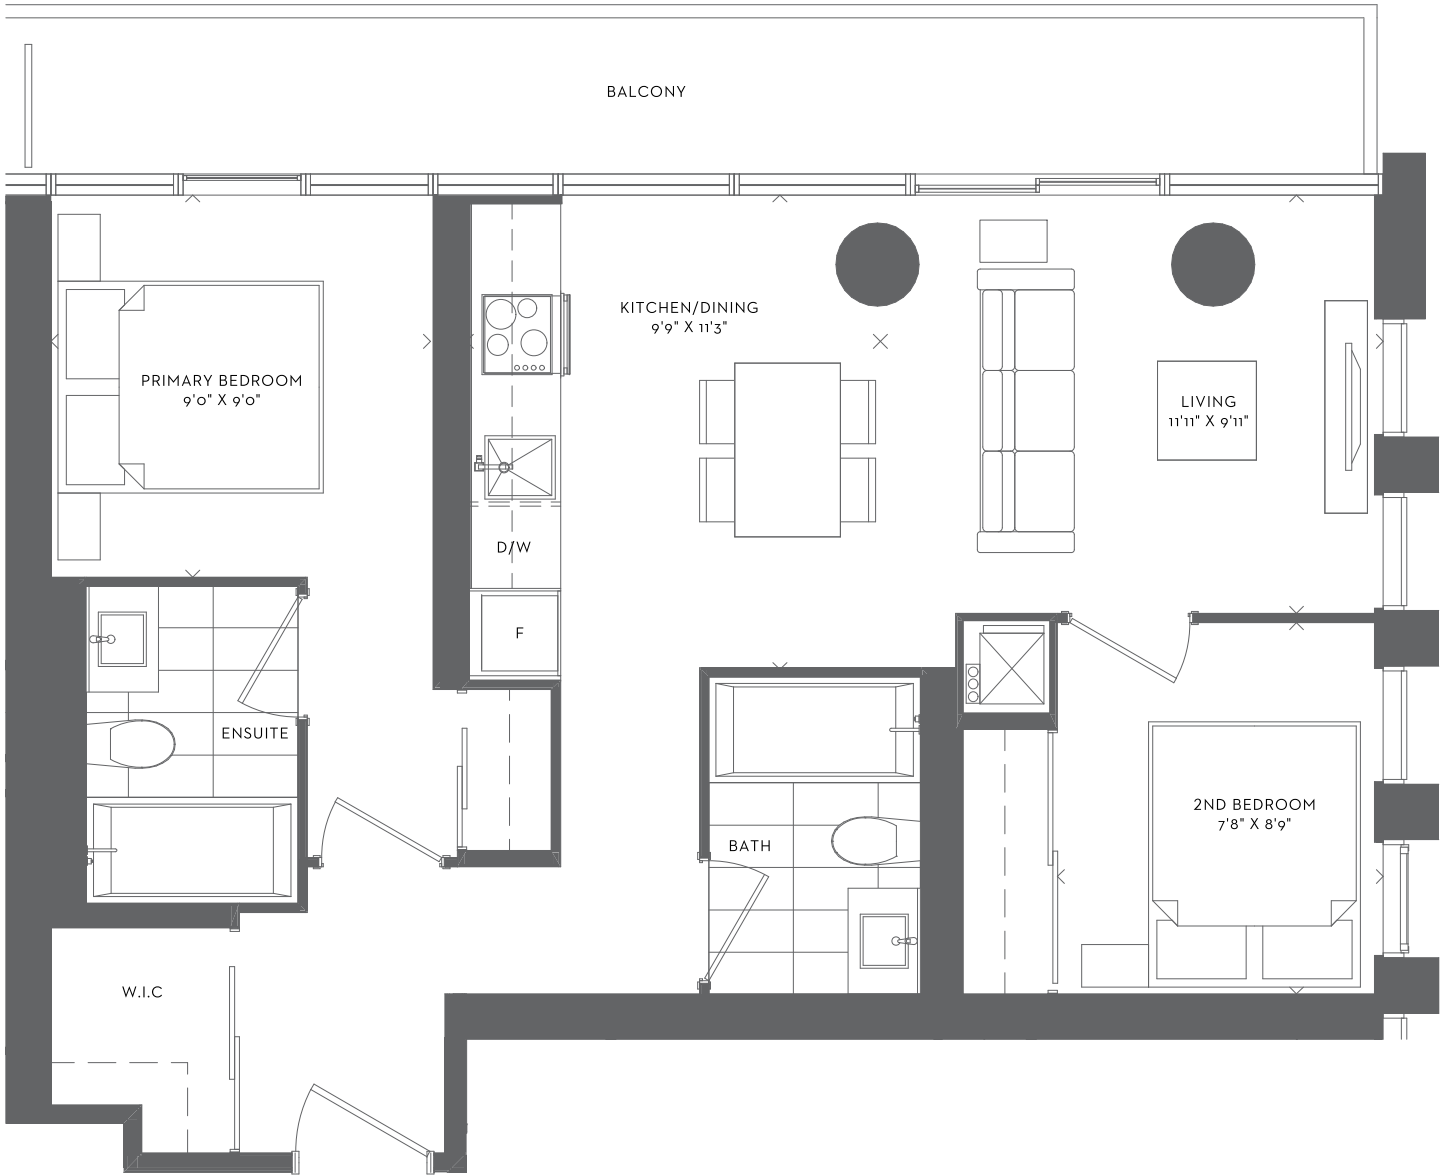

BLUFFERS
TWO BEDROOM
TWO BATH
INTERIOR 689 SF

*Prices, sizes and specifications subject to change without notice. E.&O.E. The dimensions shown of this plan are approximate and subject to normal construction variances. Actual useable floor space within the unit may vary from any stated floor areas or dimensions on this plan. Furniture is displayed for illustration purposes only and does not necessarily reflect the electrical plan for the suite. Suites are sold unfurnished. For more information on the method used for calculating the floor area of any unit, reference should be made to Builder Bulletin No. 22 published by Tarion.