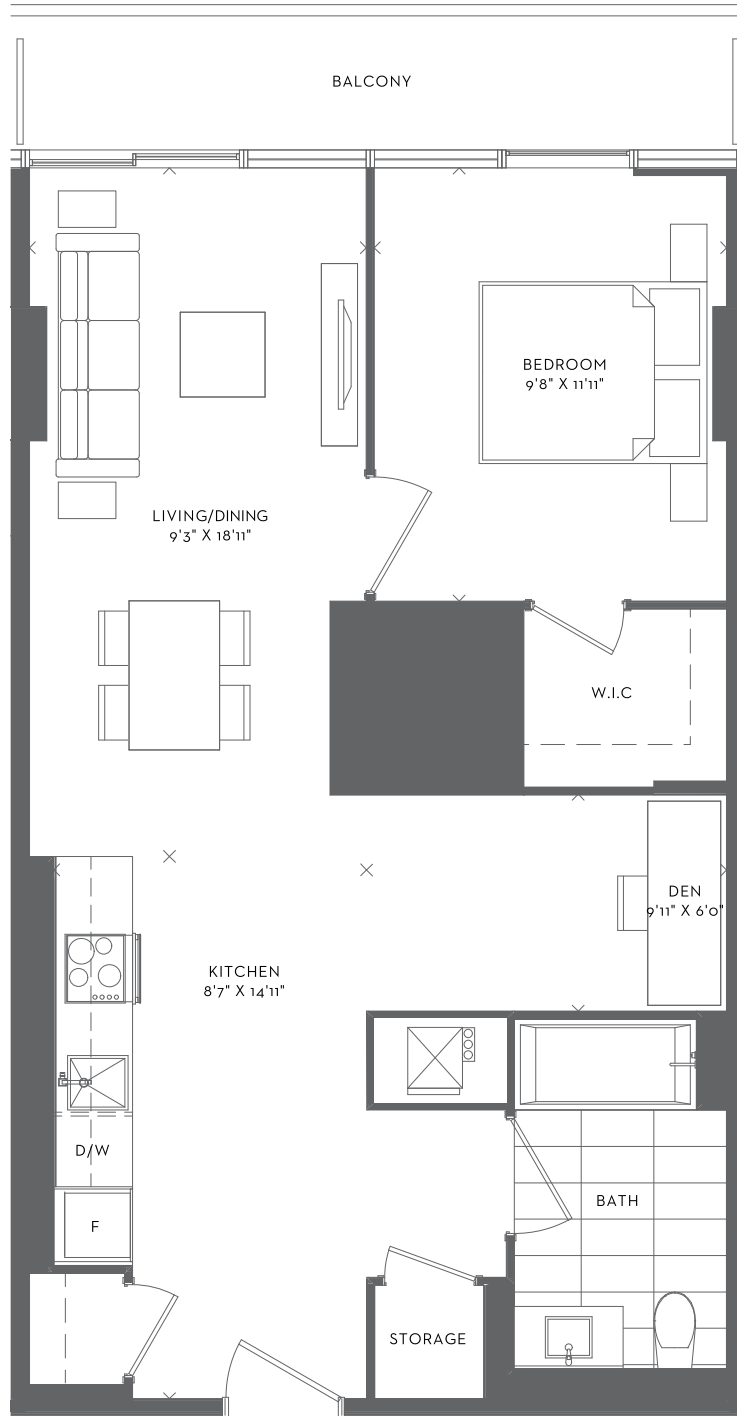

GIBRALTAR
ONE BEDROOM + DEN
ONE BATH
INTERIOR 685 SF

*Prices, sizes and specifications subject to change without notice, E.&O.E. The dimensions shown of this plan are approximate and subject to normal construction variances. Actual useable floor space within the unit may vary from any stated floor areas or dimensions on this plan. Furniture is displayed for illustration purposes only and does not necessarily reflect the electrical plan for the suite. Suites are sold unfurnished. For more information on the method used for calculating the floor area of any unit, reference should be made to Builder Bulletin No. 22 published by Tarion.