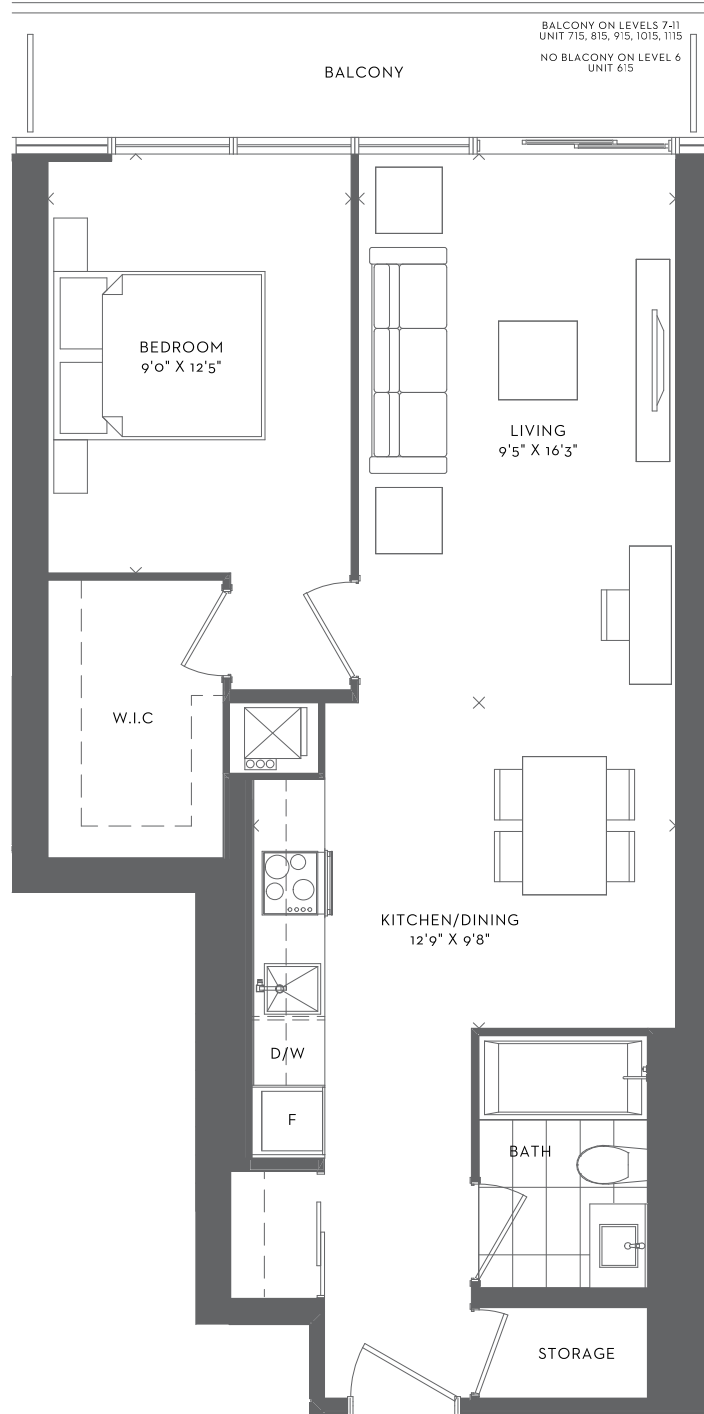

HANLAN POINT
ONE BEDROOM
ONE BATH
INTERIOR 660 SF

*Prices, sizes and specifications subject to change without notice. E.&O.E. The dimensions shown of this plan are approximate and subject to normal construction variances. Actual useable floor space within the unit may vary from any stated floor areas or dimensions on this plan. Furniture is displayed for illustration purposes only and does not necessarily reflect the electrical plan for the suite. Suites are sold unfurnished. For more information on the method used for calculating the floor area of any unit, reference should be made to Builder Bulletin No. 22 published by Tarion.