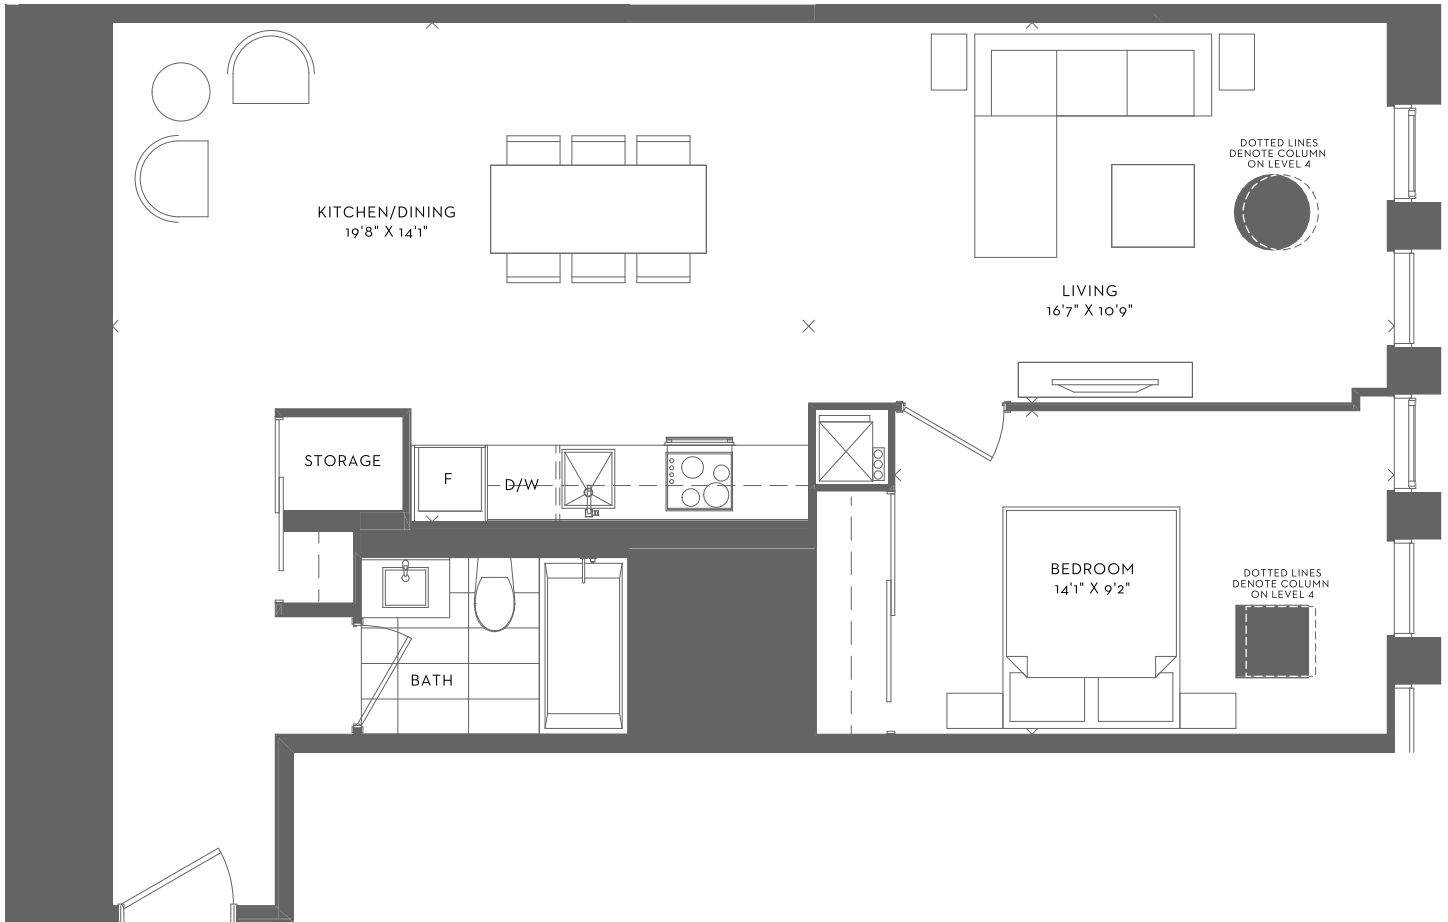

HUMBER
ONE BEDROOM
ONE BATH
INTERIOR 875 SF

*Prices, sizes and specifications subject to change without notice. E.&O.E. The dimensions shown of this plan are approximate and subject to normal construction variances. Actual useable floor space within the unit may vary from any stated floor areas or dimensions on this plan. Furniture is displayed for illustration purposes only and does not necessarily reflect the electrical plan for the suite. Suites are sold unfurnished. For more information on the method used for calculating the floor area of any unit, reference should be made to Builder Bulletin No. 22 published by Tarion.