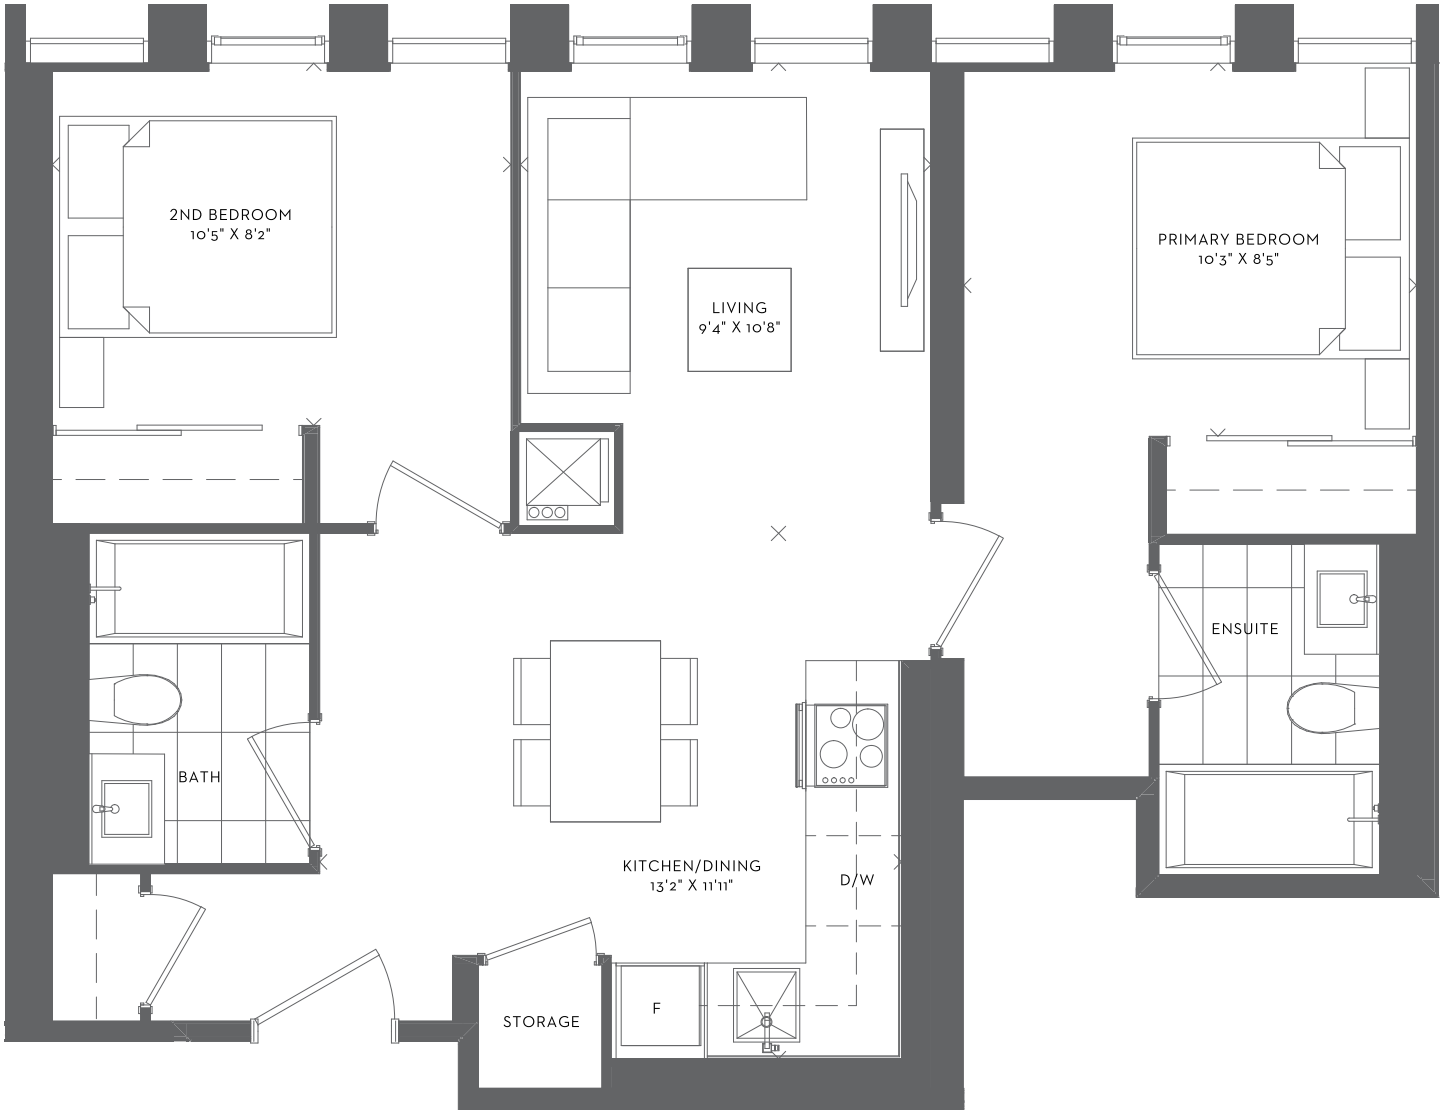

**KEW**  
 TWO BEDROOM  
 TWO BATH  
 INTERIOR 690 SF

\*Prices, sizes and specifications subject to change without notice. E.&O.E. The dimensions shown of this plan are approximate and subject to normal construction variances. Actual useable floor space within the unit may vary from any stated floor areas or dimensions on this plan. Furniture is displayed for illustration purposes only and does not necessarily reflect the electrical plan for the suite. Suites are sold unfurnished. For more information on the method used for calculating the floor area of any unit, reference should be made to Builder Bulletin No. 22 published by Tarion.