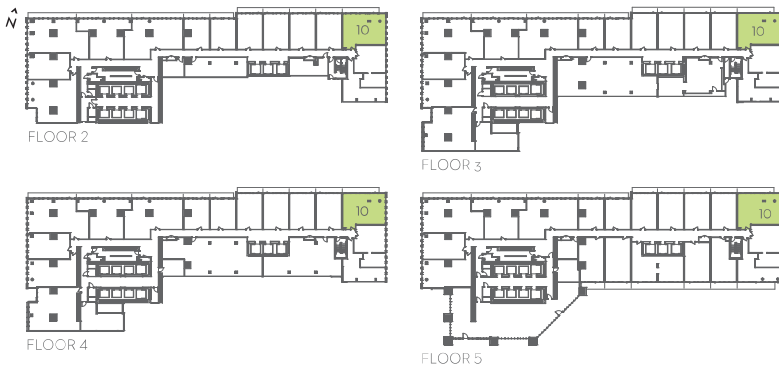

**LIONS POINT**  
TWO BEDROOM + DEN  
TWO BATH  
INTERIOR 818 SF

\*Prices, sizes and specifications subject to change without notice. E.&O.E. The dimensions shown of this plan are approximate and subject to normal construction variances. Actual useable floor space within the unit may vary from any stated floor areas or dimensions on this plan. Furniture is displayed for illustration purposes only and does not necessarily reflect the electrical plan for the suite. Suites are sold unfurnished. For more information on the method used for calculating the floor area of any unit, reference should be made to Builder Bulletin No. 22 published by Tarion.