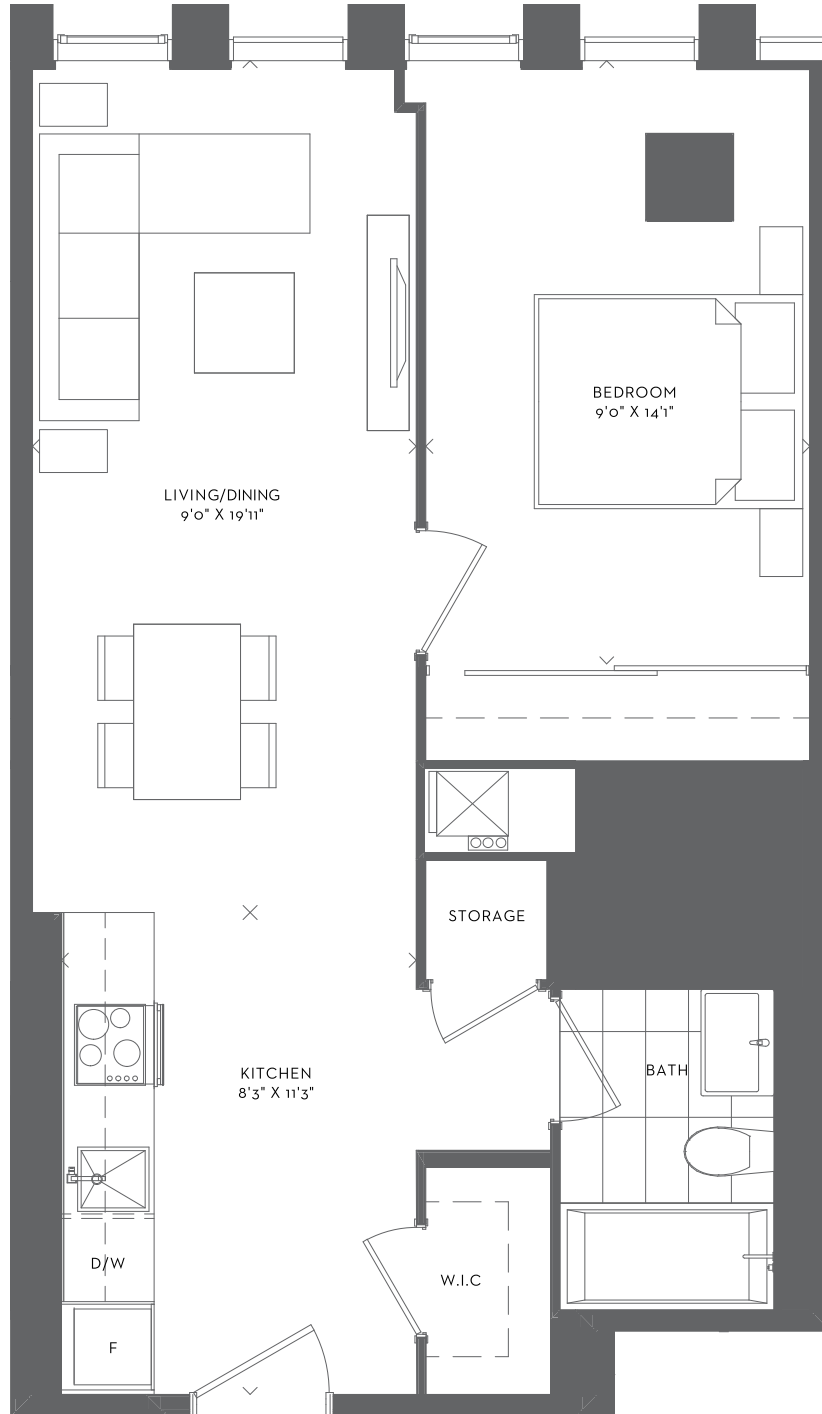

LONGBRANCH
ONE BEDROOM
ONE BATH
INTERIOR 591 SF

FLOOR 6

FLOOR 7-11

*Prices, sizes and specifications subject to change without notice, E.&O.E. The dimensions shown of this plan are approximate and subject to normal construction variances. Actual useable floor space within the unit may vary from any stated floor areas or dimensions on this plan. Furniture is displayed for illustration purposes only and does not necessarily reflect the electrical plan for the suite. Suites are sold unfurnished. For more information on the method used for calculating the floor area of any unit, reference should be made to Builder Bulletin No. 22 published by Tarion.