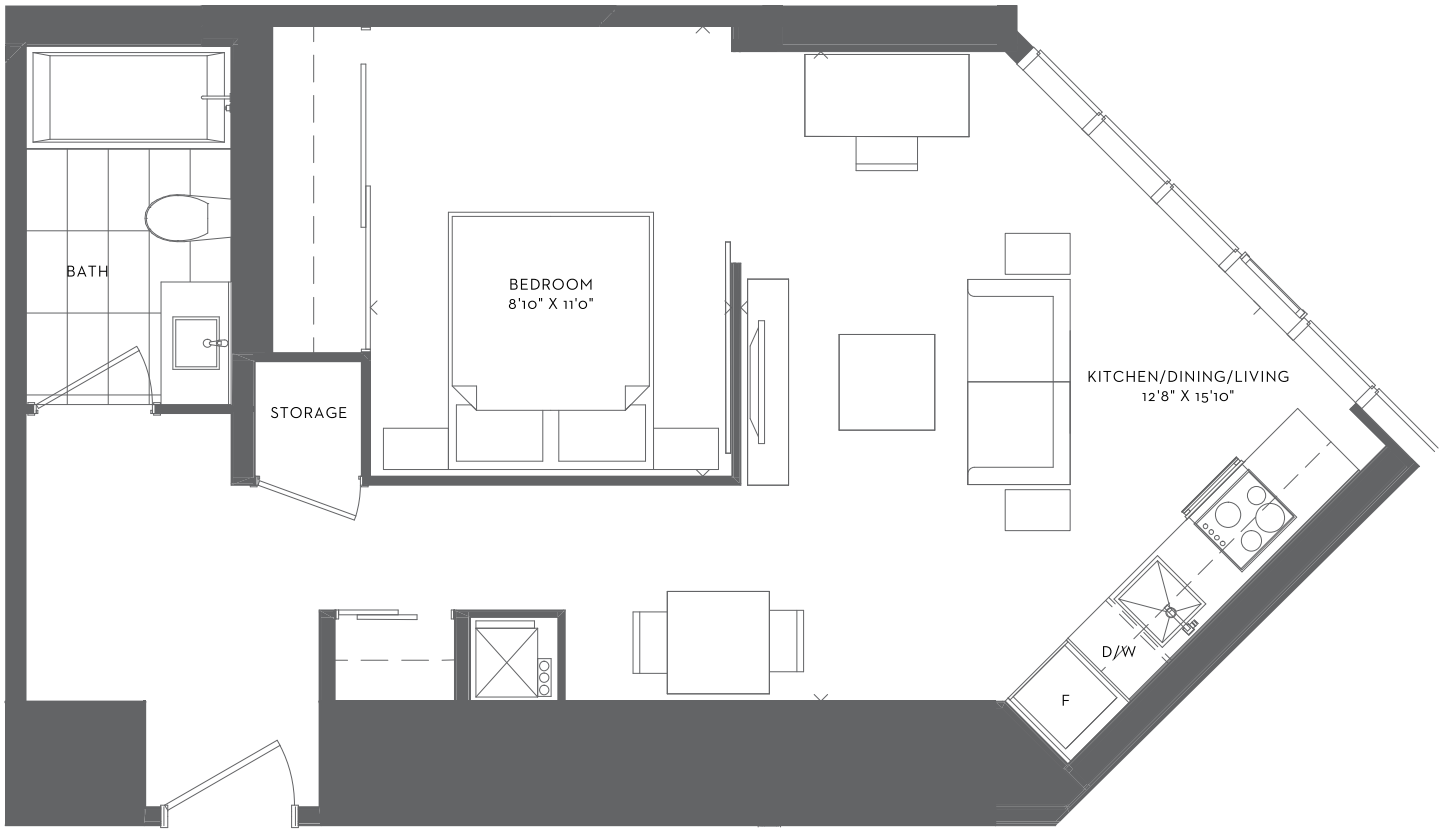

MARIE CURTIS
ONE BEDROOM
ONE BATH
INTERIOR 570 SF

*Prices, sizes and specifications subject to change without notice. E.&O.E. The dimensions shown of this plan are approximate and subject to normal construction variances. Actual useable floor space within the unit may vary from any stated floor areas or dimensions on this plan. Furniture is displayed for illustration purposes only and does not necessarily reflect the electrical plan for the suite. Suites are sold unfurnished. For more information on the method used for calculating the floor area of any unit, reference should be made to Builder Bulletin No. 22 published by Tarion.