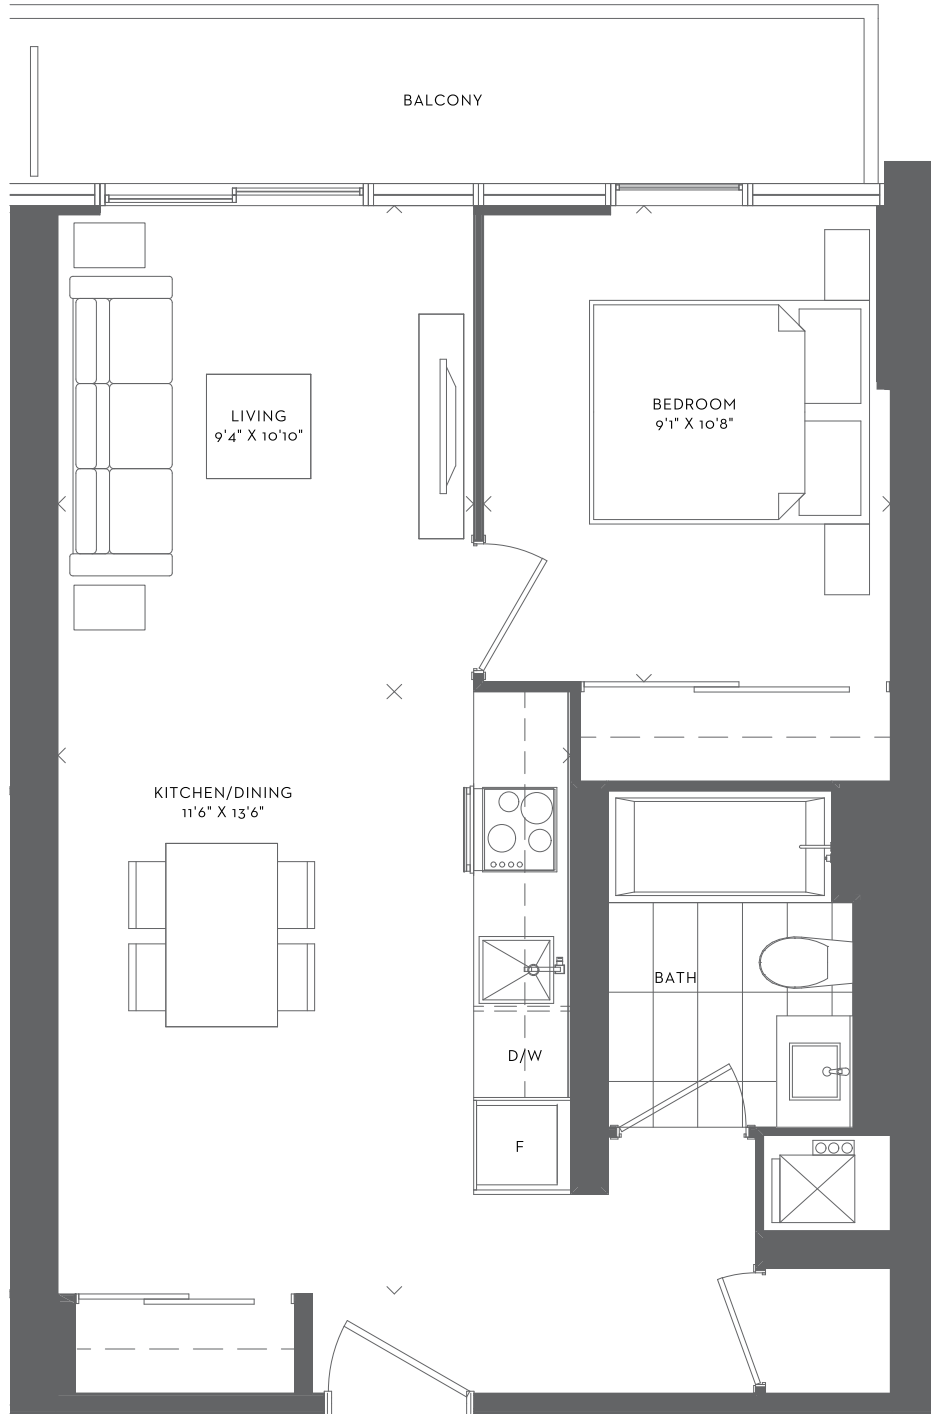

NELLES
ONE BEDROOM
ONE BATH
INTERIOR 542 SF

*Prices, sizes and specifications subject to change without notice. E.&O.E. The dimensions shown of this plan are approximate and subject to normal construction variances. Actual useable floor space within the unit may vary from any stated floor areas or dimensions on this plan. Furniture is displayed for illustration purposes only and does not necessarily reflect the electrical plan for the suite. Suites are sold unfurnished. For more information on the method used for calculating the floor area of any unit, reference should be made to Builder Bulletin No. 22 published by Tarion.