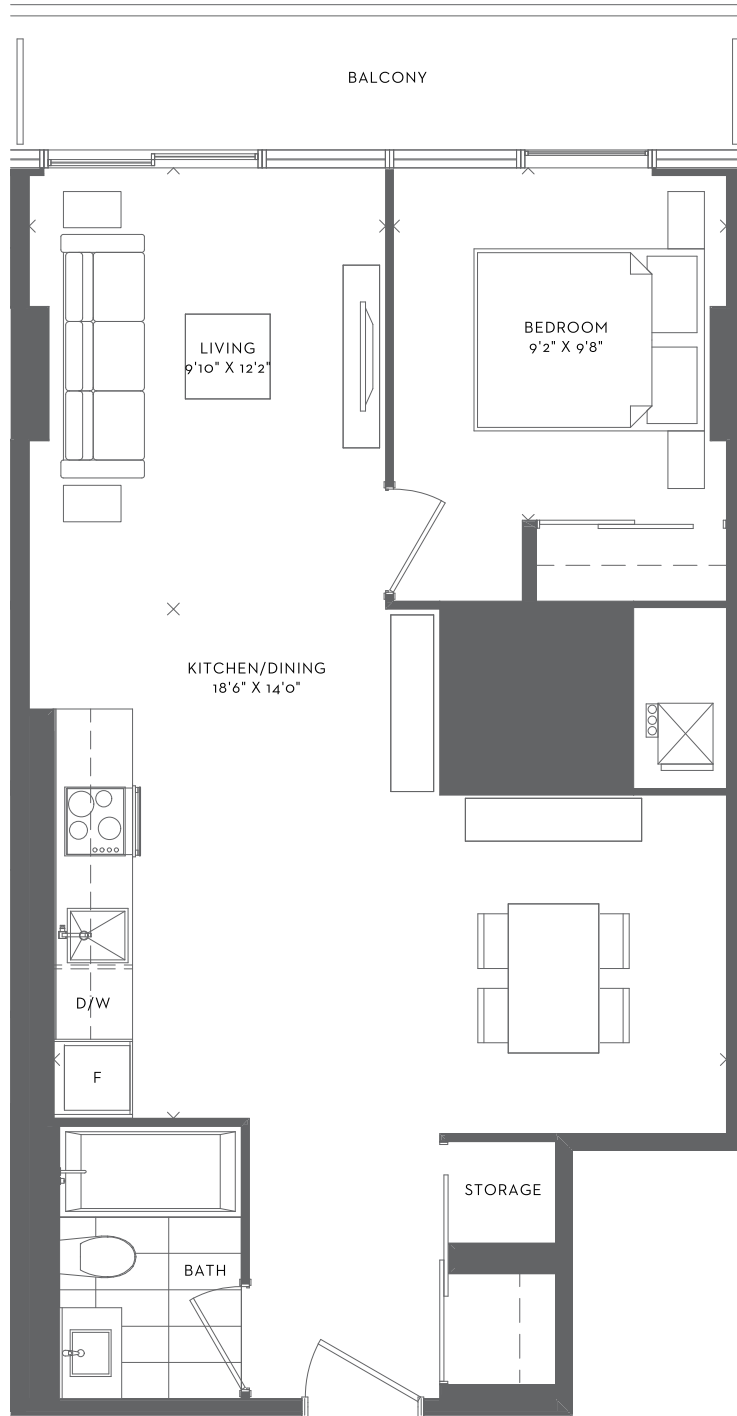

NIAGARA
ONE BEDROOM
ONE BATH
INTERIOR 652 SF

FLOOR 6

FLOOR 7-11

*Prices, sizes and specifications subject to change without notice, E.&O.E. The dimensions shown of this plan are approximate and subject to normal construction variances. Actual useable floor space within the unit may vary from any stated floor areas or dimensions on this plan. Furniture is displayed for illustration purposes only and does not necessarily reflect the electrical plan for the suite. Suites are sold unfurnished. For more information on the method used for calculating the floor area of any unit, reference should be made to Builder Bulletin No. 22 published by Tarion.