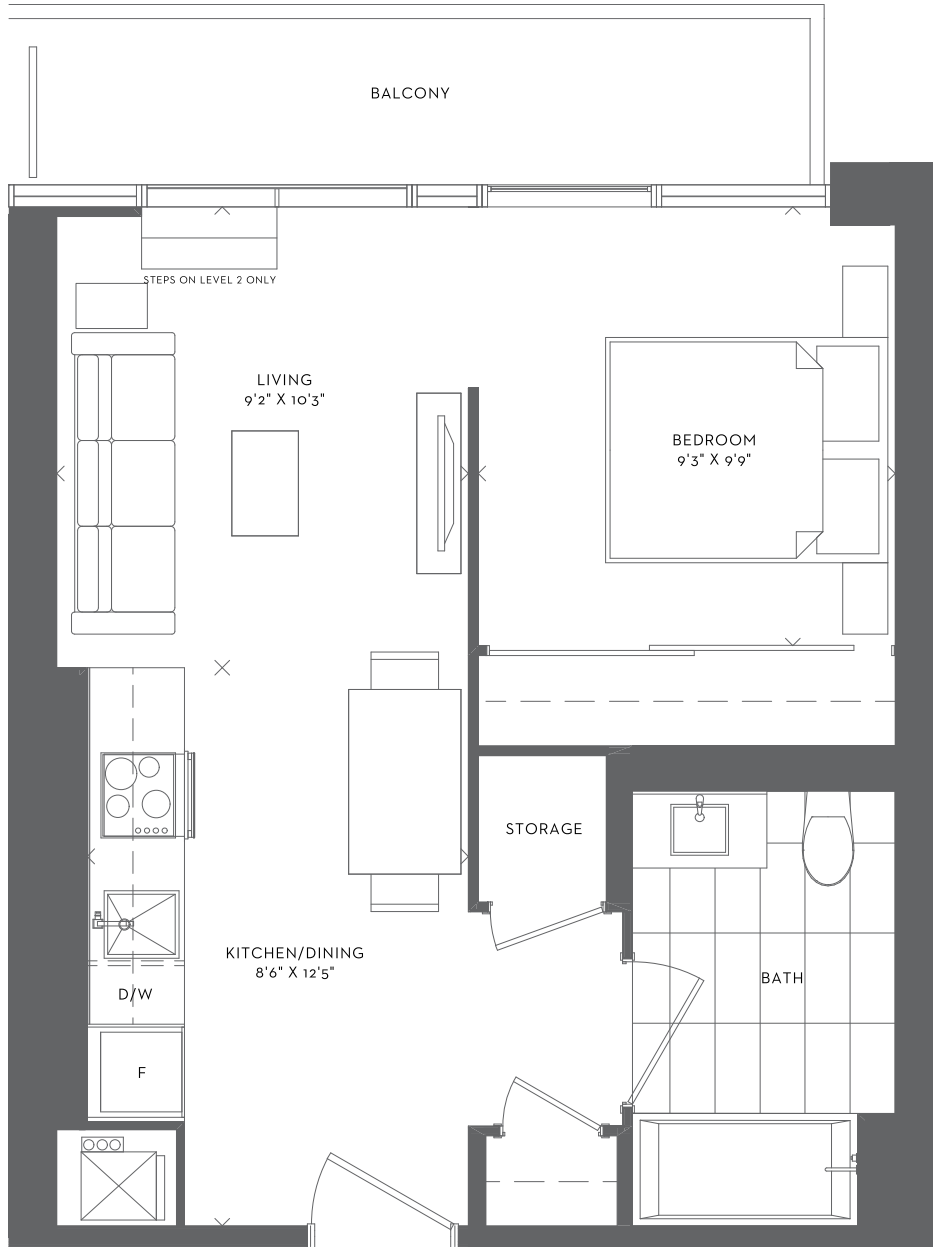

OUTLET
STUDIO
ONE BATH
INTERIOR 464 SF

*Prices, sizes and specifications subject to change without notice. E.&O.E. The dimensions shown of this plan are approximate and subject to normal construction variances. Actual useable floor space within the unit may vary from any stated floor areas or dimensions on this plan. Furniture is displayed for illustration purposes only and does not necessarily reflect the electrical plan for the suite. Suites are sold unfurnished. For more information on the method used for calculating the floor area of any unit, reference should be made to Builder Bulletin No. 22 published by Tarion.