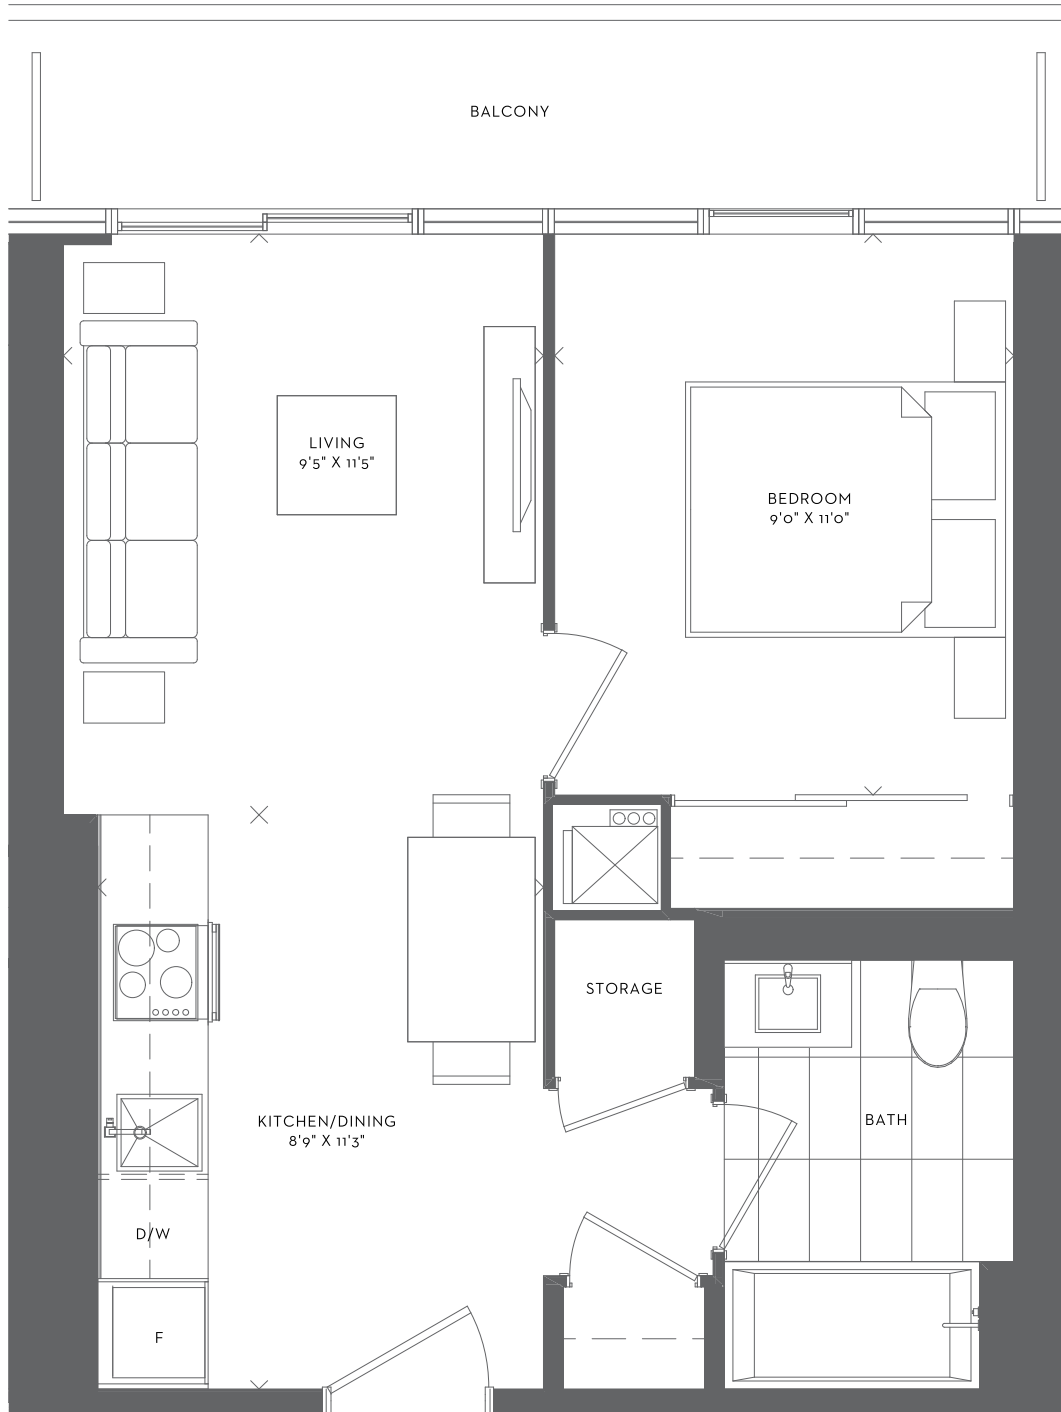

ROUGE
ONE BEDROOM
ONE BATH
INTERIOR 464 SF

*Prices, sizes and specifications subject to change without notice. E.&O.E. The dimensions shown of this plan are approximate and subject to normal construction variances. Actual useable floor space within the unit may vary from any stated floor areas or dimensions on this plan. Furniture is displayed for illustration purposes only and does not necessarily reflect the electrical plan for the suite. Suites are sold unfurnished. For more information on the method used for calculating the floor area of any unit, reference should be made to Builder Bulletin No. 22 published by Tarion.