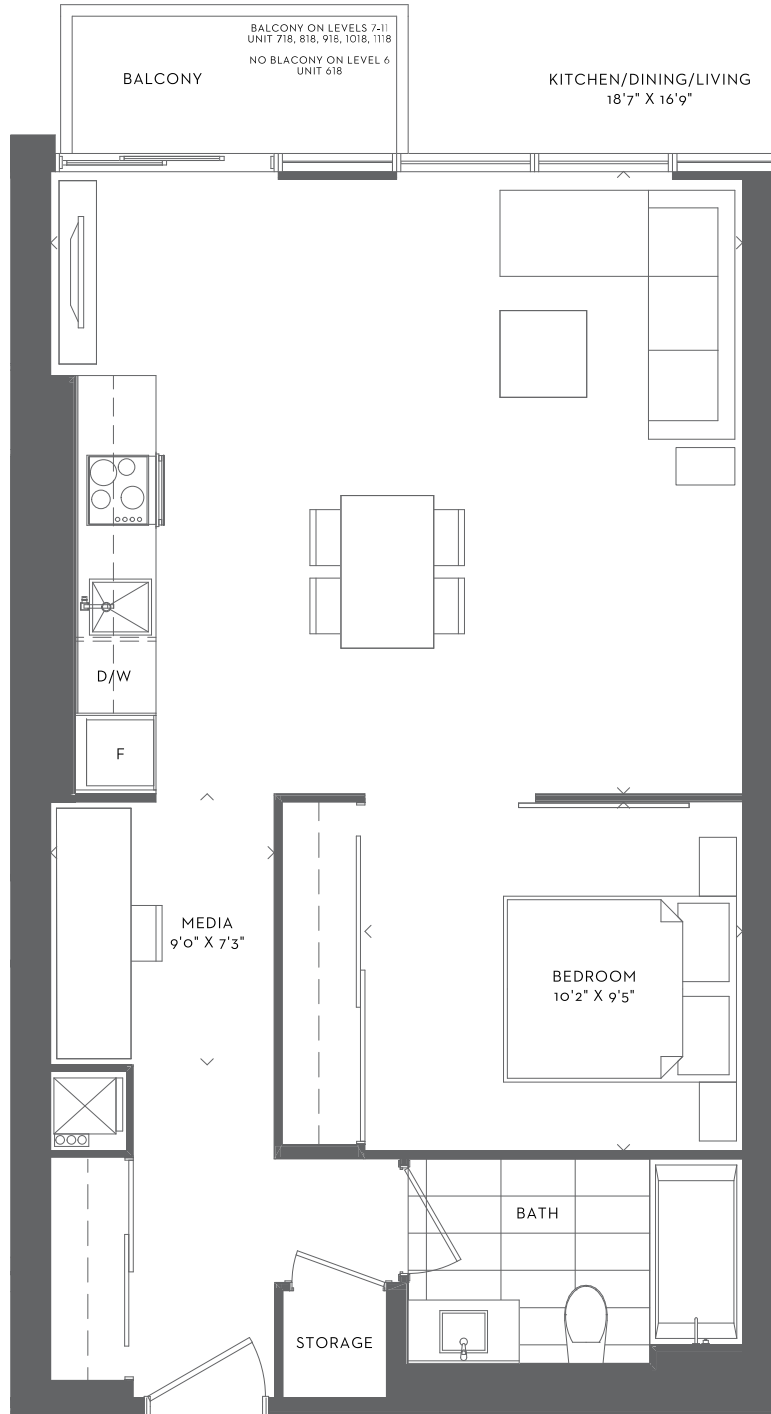

RYERSON
ONE BEDROOM
ONE BATH
INTERIOR 670 SF

*Prices, sizes and specifications subject to change without notice. E.&O.E. The dimensions shown of this plan are approximate and subject to normal construction variances. Actual useable floor space within the unit may vary from any stated floor areas or dimensions on this plan. Furniture is displayed for illustration purposes only and does not necessarily reflect the electrical plan for the suite. Suites are sold unfurnished. For more information on the method used for calculating the floor area of any unit, reference should be made to Builder Bulletin No. 22 published by Tarion.